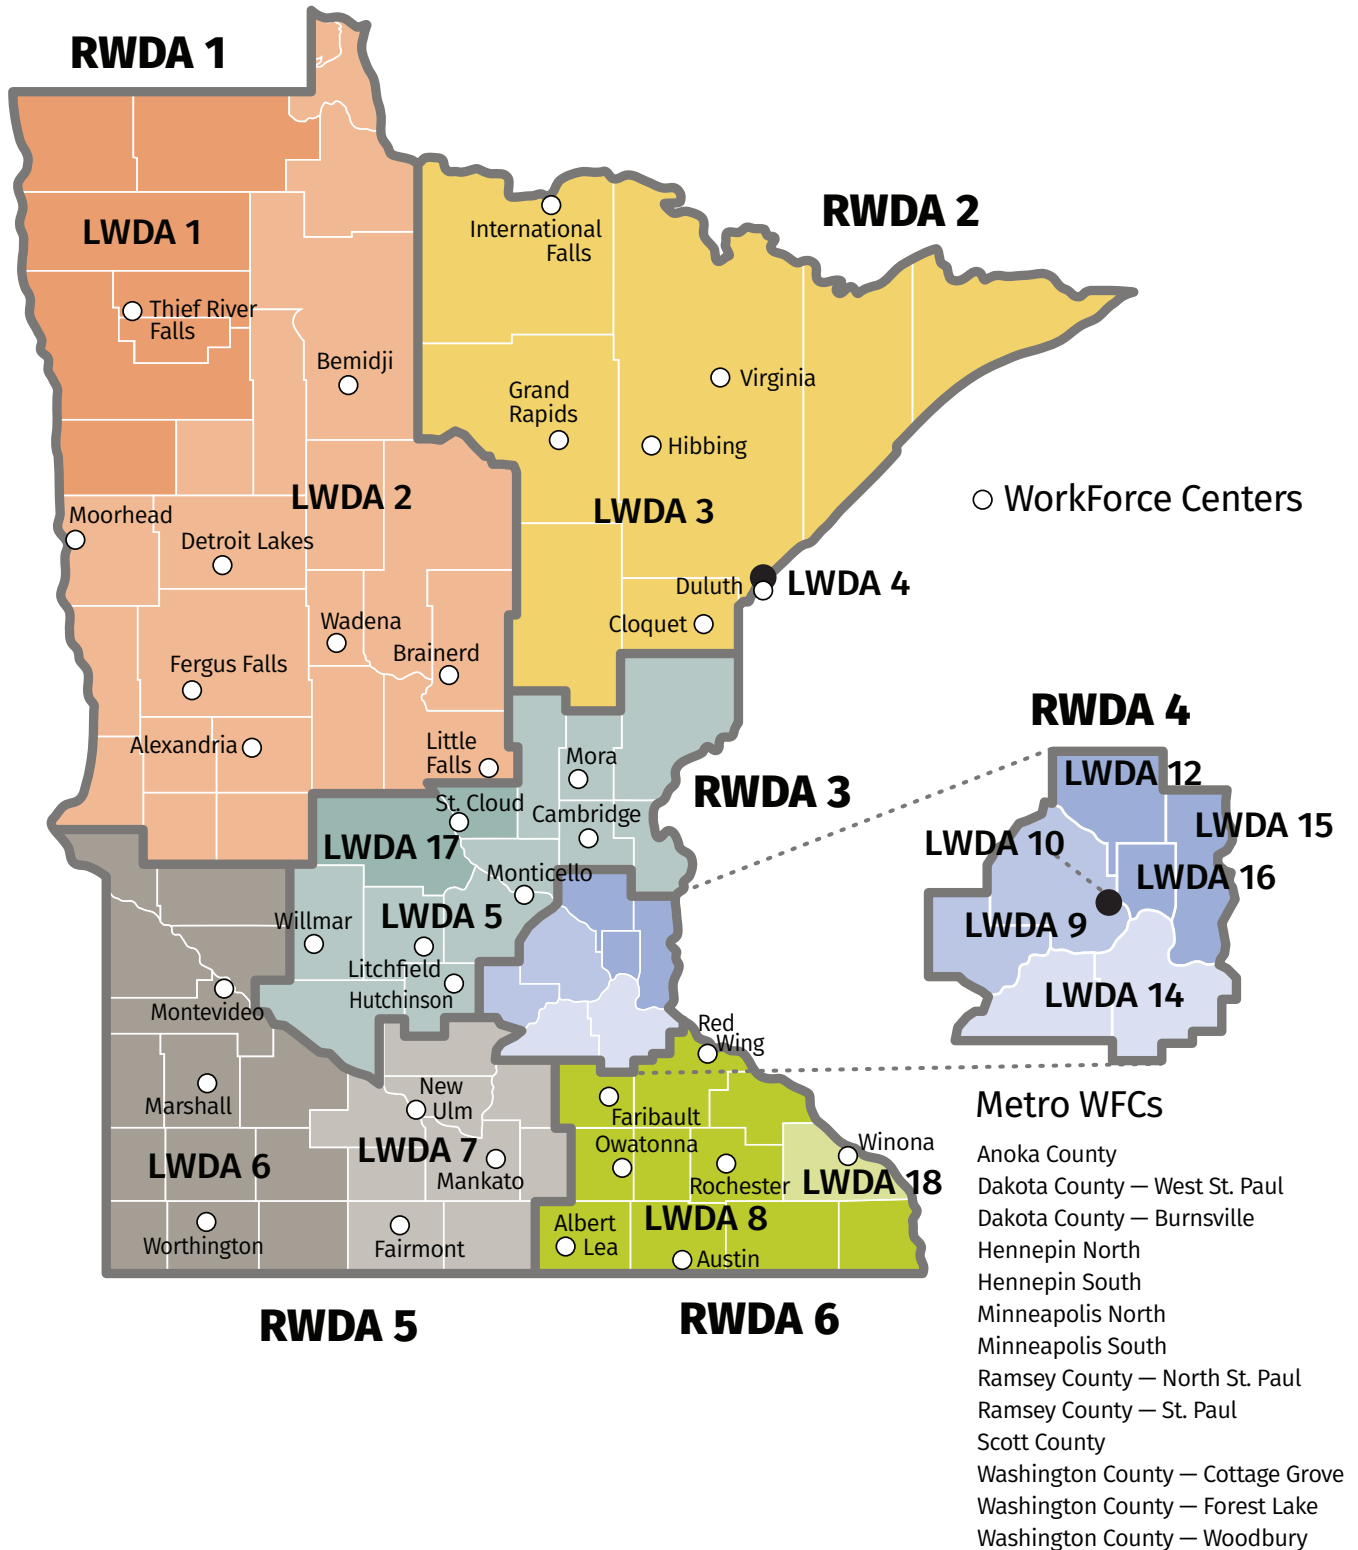

# Regional Workforce Development Area (RWDA)s

## Local Workforce Development Areas (LWDAs)

**RWDA 1**

**LWDA 1**

Thief River Falls

Bemidji

Moorhead

Detroit Lakes

**LWDA 2**

Fergus Falls

Wadena

Brainerd

Alexandria

Little Falls

**LWDA 17**

Willmar

Montevideo

**LWDA 4**

Duluth

**RWDA 2**

International Falls

Grand Rapids

Hibbing

Virginia

**RWDA 4**