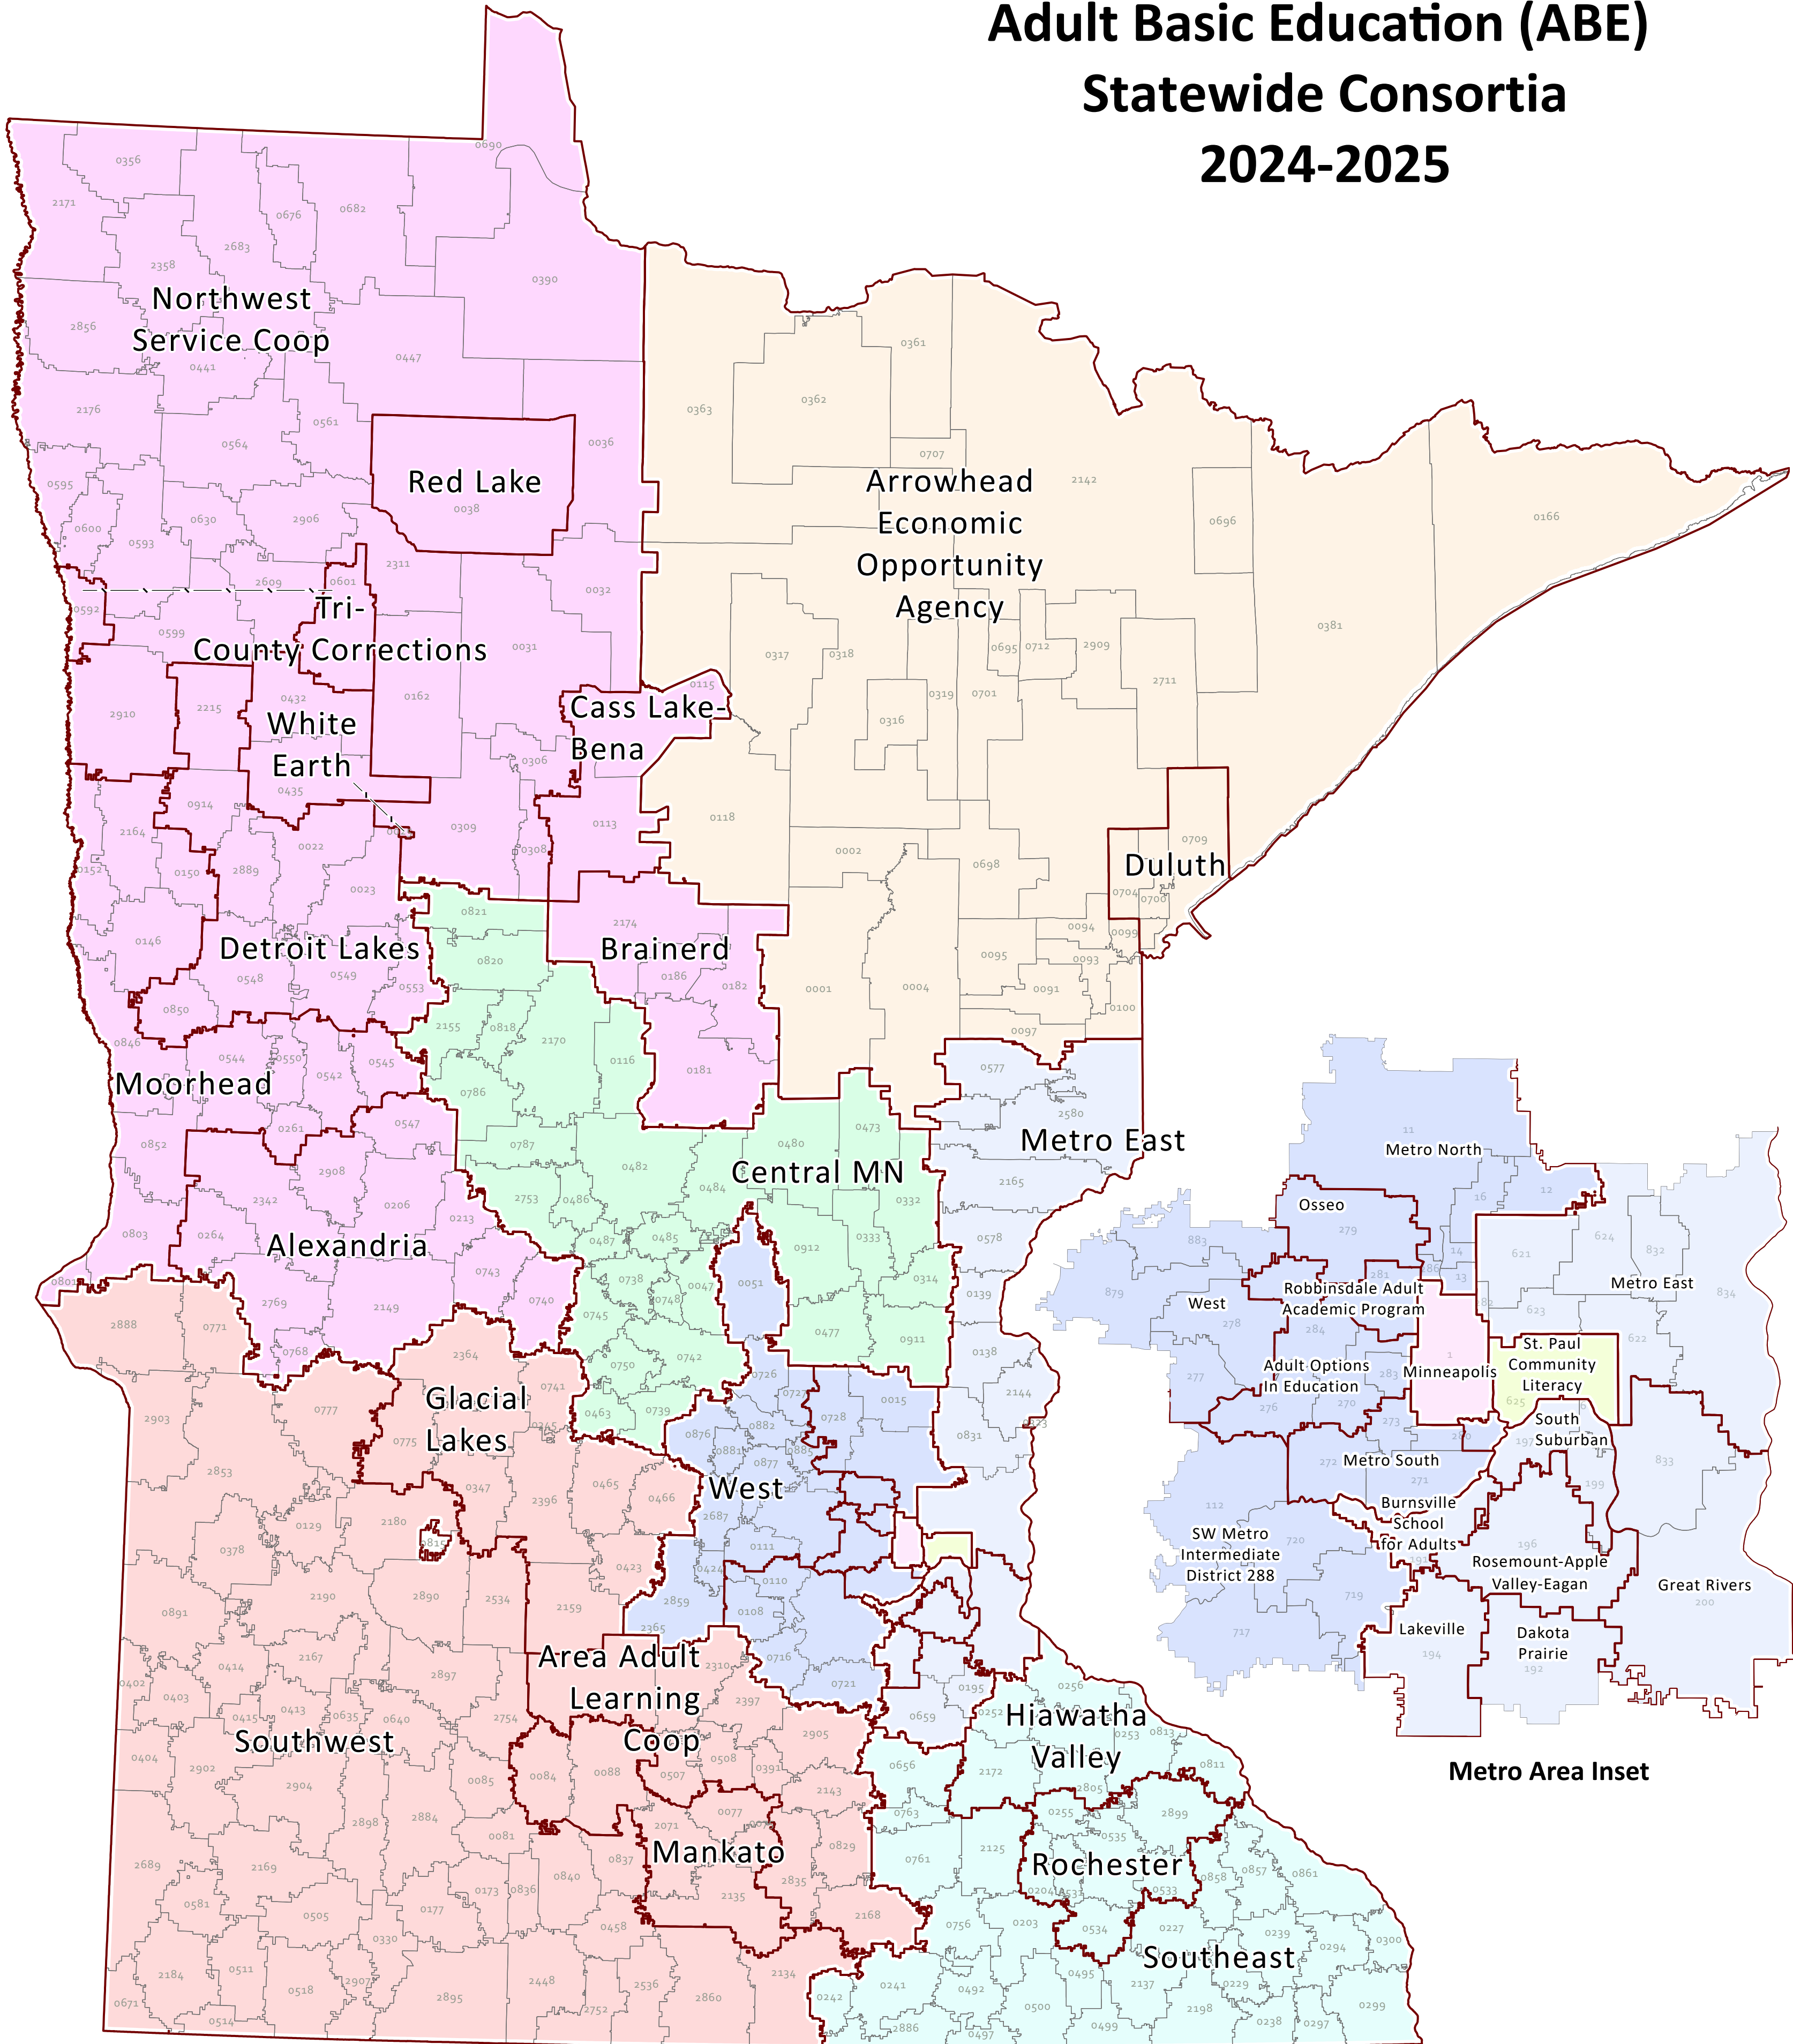

Adult Basic Education (ABE) Statewide Consortia 2024-2025

School Districts
Adult Basic Ed (ABE) Consortia

The following consortia do not serve a specific geographic area:

1. American Indian Opportunities Industrialization Center (AIOIC)
2. ThinkSelf
3. Minnesota Department of Corrections (DOC)
4. Mille Lacs Band of Ojibwe ABE

Project #: M0151
Date: 8/8/2023
Name: abe_consortia_regions.aprx